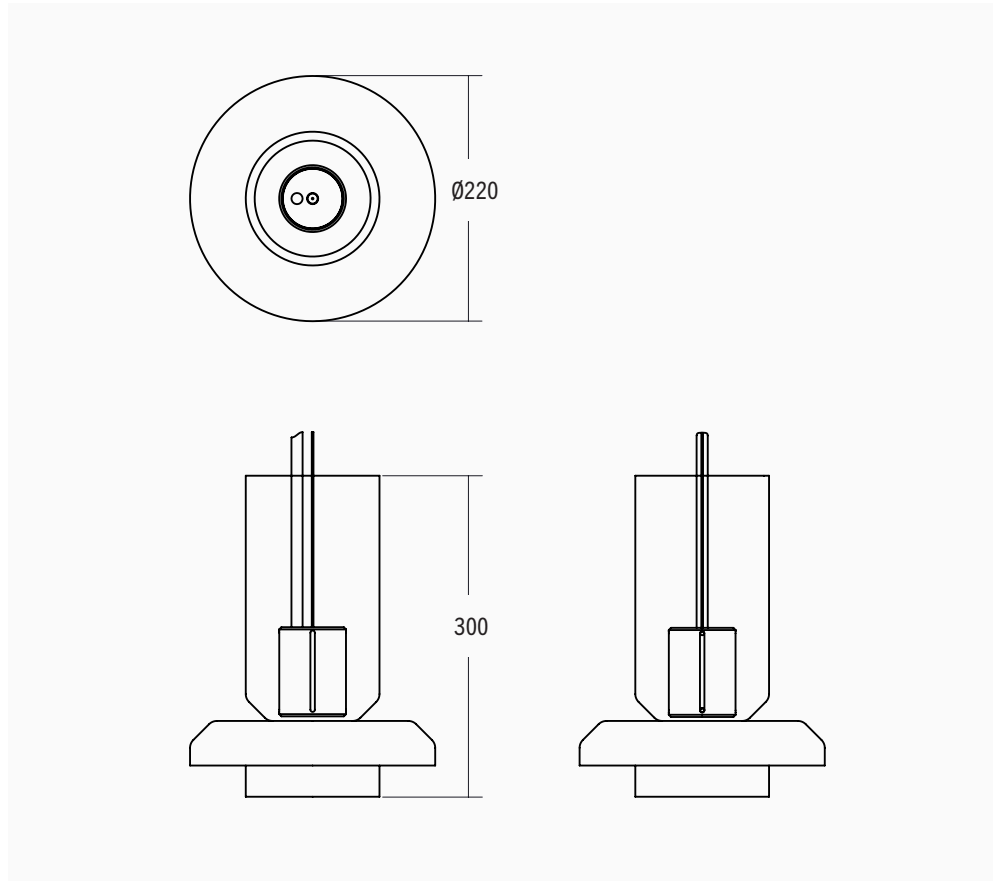

ADesignStudio.

CRACKLE S4 PENDANT

0501.D0001

Designed with Alex Fitzpatrick

DIMENSIONS

Ø 220mm X 300mm H

NOTES:

- additional charges for modifications or for special orders
- please refer to maintenance sheet on website for cleaning instructions
- these glass pieces are hand blown and formed, variations are a natural occurrence in their creation. These differences are to be expected as individual characteristics of the material and inject personality into the item.

ORDER GUIDE

SKU	COLLECTION	KELVIN	METAL FINISH	GLASS FINISH
0501.D0002	Crackle S4 Pendant	2700K	Brass Brushed Clear-coat	Crackle Glass Clear
0501.D0003	Crackle S4 Pendant	2700K	Bronze Waxed	Crackle Glass Clear
0501.D0004	Crackle S4 Pendant	2700K	Blackened Brass Waxed	Crackle Glass Clear
0501.D0005	Crackle S4 Pendant	2700K	Brass PVD	Crackle Glass Clear
0501.D0006	Crackle S4 Pendant	2700K	Bronze PVD	Crackle Glass Clear
0501.D0007	Crackle S4 Pendant	2700K	Brushed Platinum PVD	Crackle Glass Clear
0501.D0008	Crackle S4 Pendant	3000K	Brass Brushed Clear-coat	Crackle Glass Clear
0501.D0009	Crackle S4 Pendant	3000K	Bronze Waxed	Crackle Glass Clear
0501.D0010	Crackle S4 Pendant	3000K	Blackened Brass Waxed	Crackle Glass Clear
0501.D0011	Crackle S4 Pendant	3000K	Brass PVD	Crackle Glass Clear
0501.D0012	Crackle S4 Pendant	3000K	Bronze PVD	Crackle Glass Clear
0501.D0013	Crackle S4 Pendant	3000K	Brushed Platinum PVD	Crackle Glass Clear