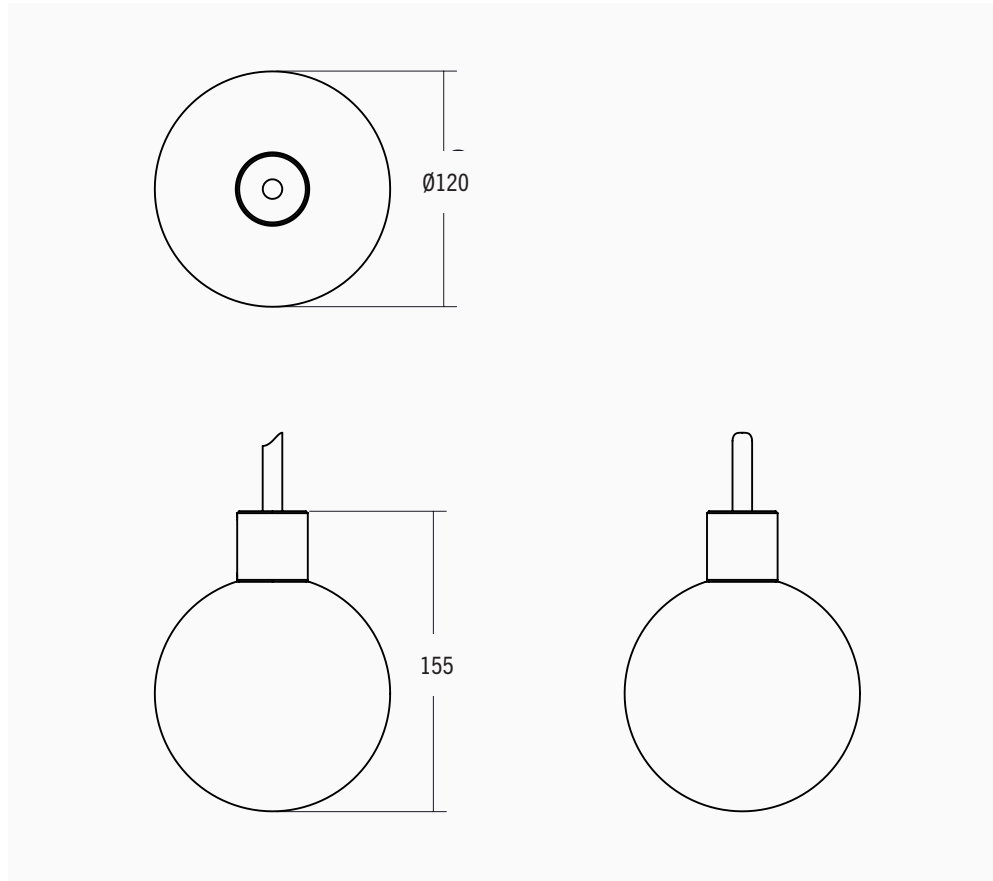

ADesignStudio.

EON SANS SO PENDANT

0301.A0001

Designed with ADesignStudio

DIMENSIONS

Ø 120mm X 155mm H

NOTES:

- additional charges for modifications or for special orders
- please refer to maintenance sheet on website for cleaning instructions
- these glass pieces are hand blown and formed, variations are a natural occurrence in their creation. These differences are to be expected as individual characteristics of the material and inject personality into the item.

ORDER GUIDE

SKU	COLLECTION	KELVIN	METAL FINISH	GLASS FINISH
0301.A0002	Eon Sans SO Pendant	2700K	Brass Brushed Clear-coat	Crackle Glass Clear
0301.A0003	Eon Sans SO Pendant	2700K	Bronze Waxed	Crackle Glass Clear
0301.A0004	Eon Sans SO Pendant	2700K	Blackened Brass Waxed	Crackle Glass Clear
0301.A0005	Eon Sans SO Pendant	2700K	Brass PVD	Crackle Glass Clear
0301.A0006	Eon Sans SO Pendant	2700K	Bronze PVD	Crackle Glass Clear
0301.A0007	Eon Sans SO Pendant	2700K	Brushed Platinum PVD	Crackle Glass Clear
0301.A0008	Eon Sans SO Pendant	3000K	Brass Brushed Clear-coat	Crackle Glass Clear
0301.A0009	Eon Sans SO Pendant	3000K	Bronze Waxed	Crackle Glass Clear
0301.A0010	Eon Sans SO Pendant	3000K	Blackened Brass Waxed	Crackle Glass Clear
0301.A0011	Eon Sans SO Pendant	3000K	Brass PVD	Crackle Glass Clear
0301.A0012	Eon Sans SO Pendant	3000K	Bronze PVD	Crackle Glass Clear
0301.A0013	Eon Sans SO Pendant	3000K	Brushed Platinum PVD	Crackle Glass Clear